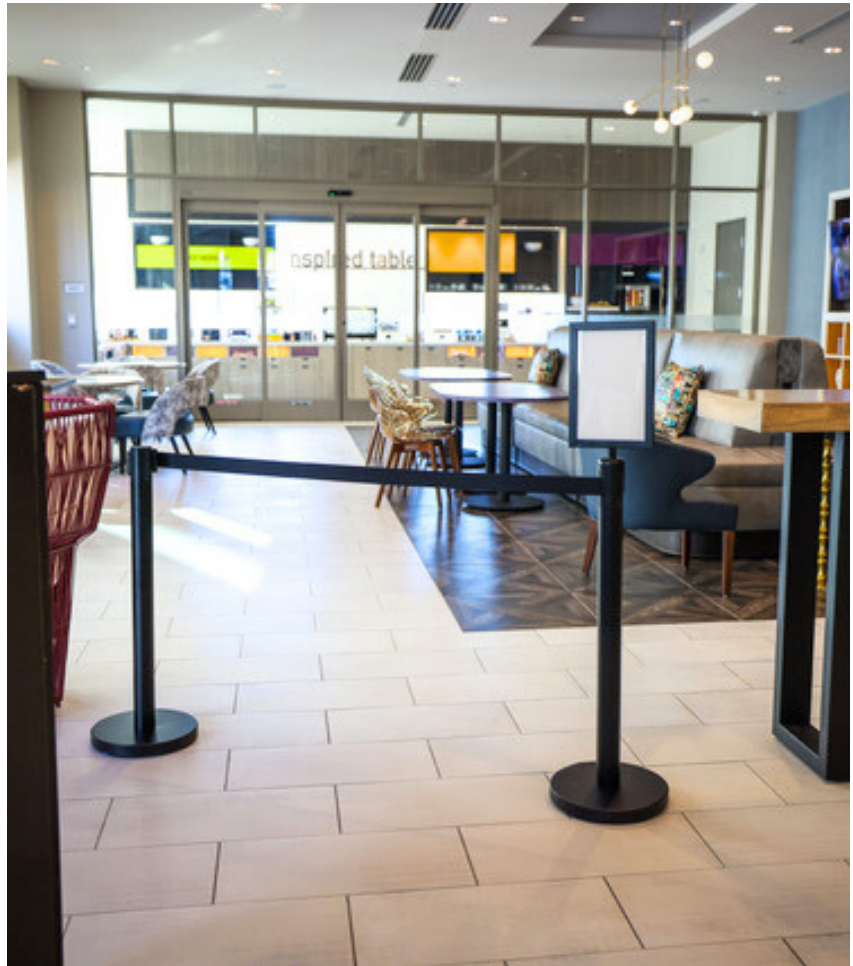

16lb Weighted Base

9.5' Retractable Belt

The **Crowd Control** is perfect for organizing hotels, casinos, entertainment venues or night clubs. Its sturdy design keeps guests in line and helps maintain venue safety. This product can be easily stored away when not in use.

Top Features

- Round top features 4 belt receivers
- Heavy duty weighted base prevents tipping or sliding while in use
- Durable clip design keeps retractable belt in place to control the flow of people

Dimensions

- 36" Tall Stanchion
- 16 lb. Weighted Base
- 9.5' Retractable belt
- Comes with 2 Stanchions, 2 Bases and 2 Black Retractable Belts