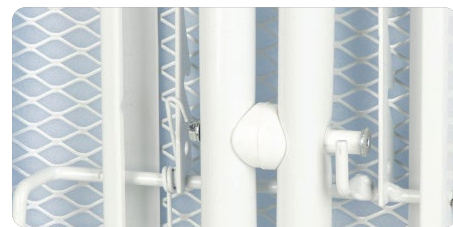

Contour Ironing Board

4/case

Secure Leg Lock System

Contour Design

1 48" Ironing Surface

2 Adjustable Height

3 Contour Leg Design for Added Stability

4 Secure Leg Locking System

Finish:
Item#

Charcoal/Black
#IBCL48-21

Dimensions: 48"L x 14"W x 30"-36"H

Special Note: Charcoal Cover with Black Frame Only

Sample
Request:

HOSPITALITY 1 SOURCE
ENSURING SUCCESS THROUGH INNOVATION, PRICING AND SERVICE