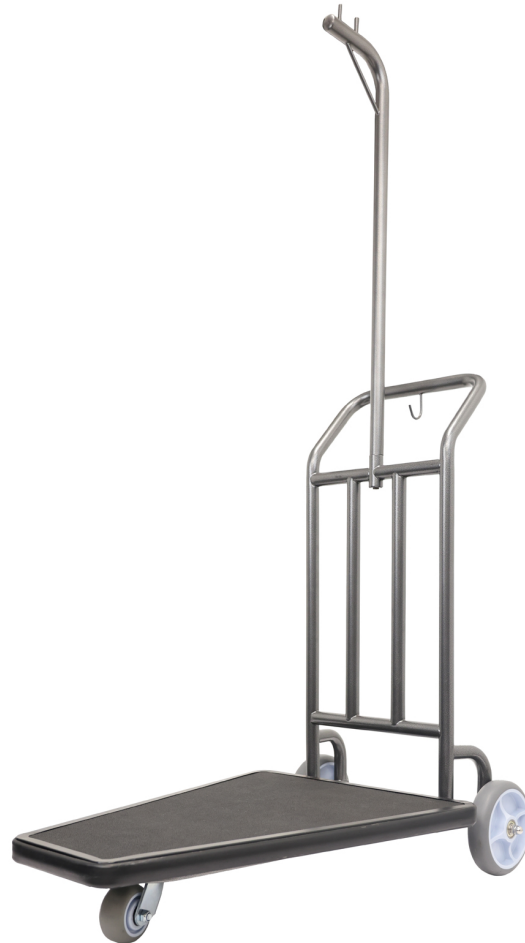

# Coastal Compact Luggage Carrier

Coastal Hammertone

#KDCLCC

- ① Withstands Outdoor Elements With Coastal Hammertone Finish
- ② Ships Unassembled In One Box
- ③ Steel Deck with Rubber Matting
- ④ Easy to Maneuver

Finish:

Wheel Option:

Semi-Pneumatic  
Non-Air

Deck Option:  
Carpet/Bumper

Finish:

Rubber  
Matting:

Dimensions: 42"W x 73"H x 25"D

Product  
Video: