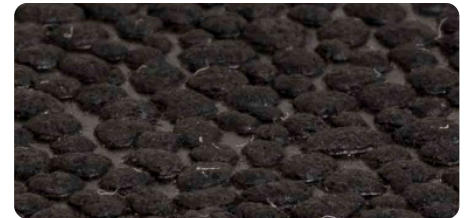

All-In-One Coastal Utility Cart

Coastal Hammertone
#UCCRD-5RR

Finish

Rubber Matting

① 1.5" Steel Tubing

② All Contents Ship in One Box

③ Withstands Outdoor Elements With Coastal Hammertone Finish

④ Ships Unassembled

Finish:

Wheel Option:
5" Standard

Semi-Pneumatic
Non-Air

Deck Option:
Carpet/Bumper

Dimensions: 43"W x 37"H x 25"D

Product
Video: